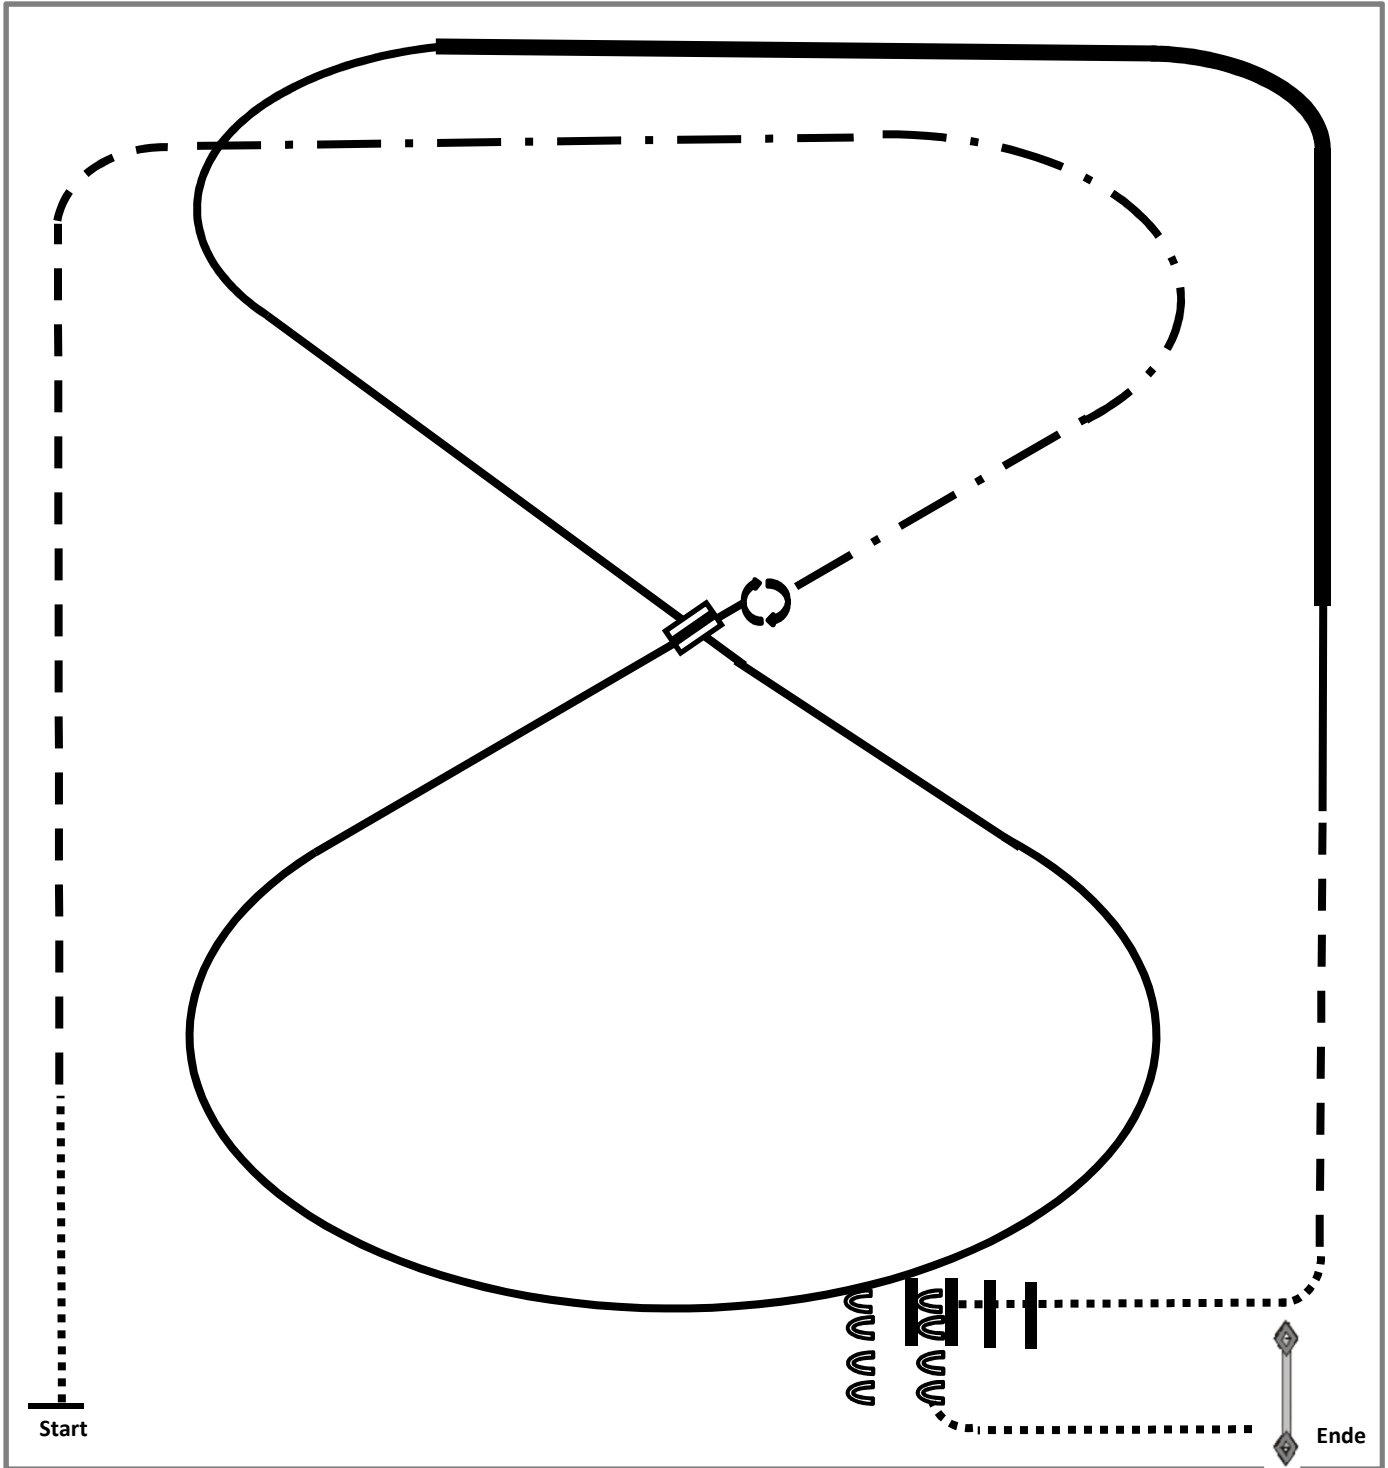

2015 Ranch Riding Pattern 12 (Arenagröße mind. 20x40): LK 1-3 A/B

- 1.Walk
- 2.Trot
- 3.Ext. Trot
- 4.Stop, Turn left 360°
- 5.Lope left lead
- 6.Change leads
- 7.Lope right lead

- 8.Ext. Lope right lead, Lope right lead
- 9.Trot
- 10.Walk
- 11.Walk over
- 12.Sidepass left, Turn left 180°
- 13.Gate right hand push

	Back
	Lope
	Ext. Lope
	Trot
	Ext. Trot
	Walk
	Lead change flying/simple