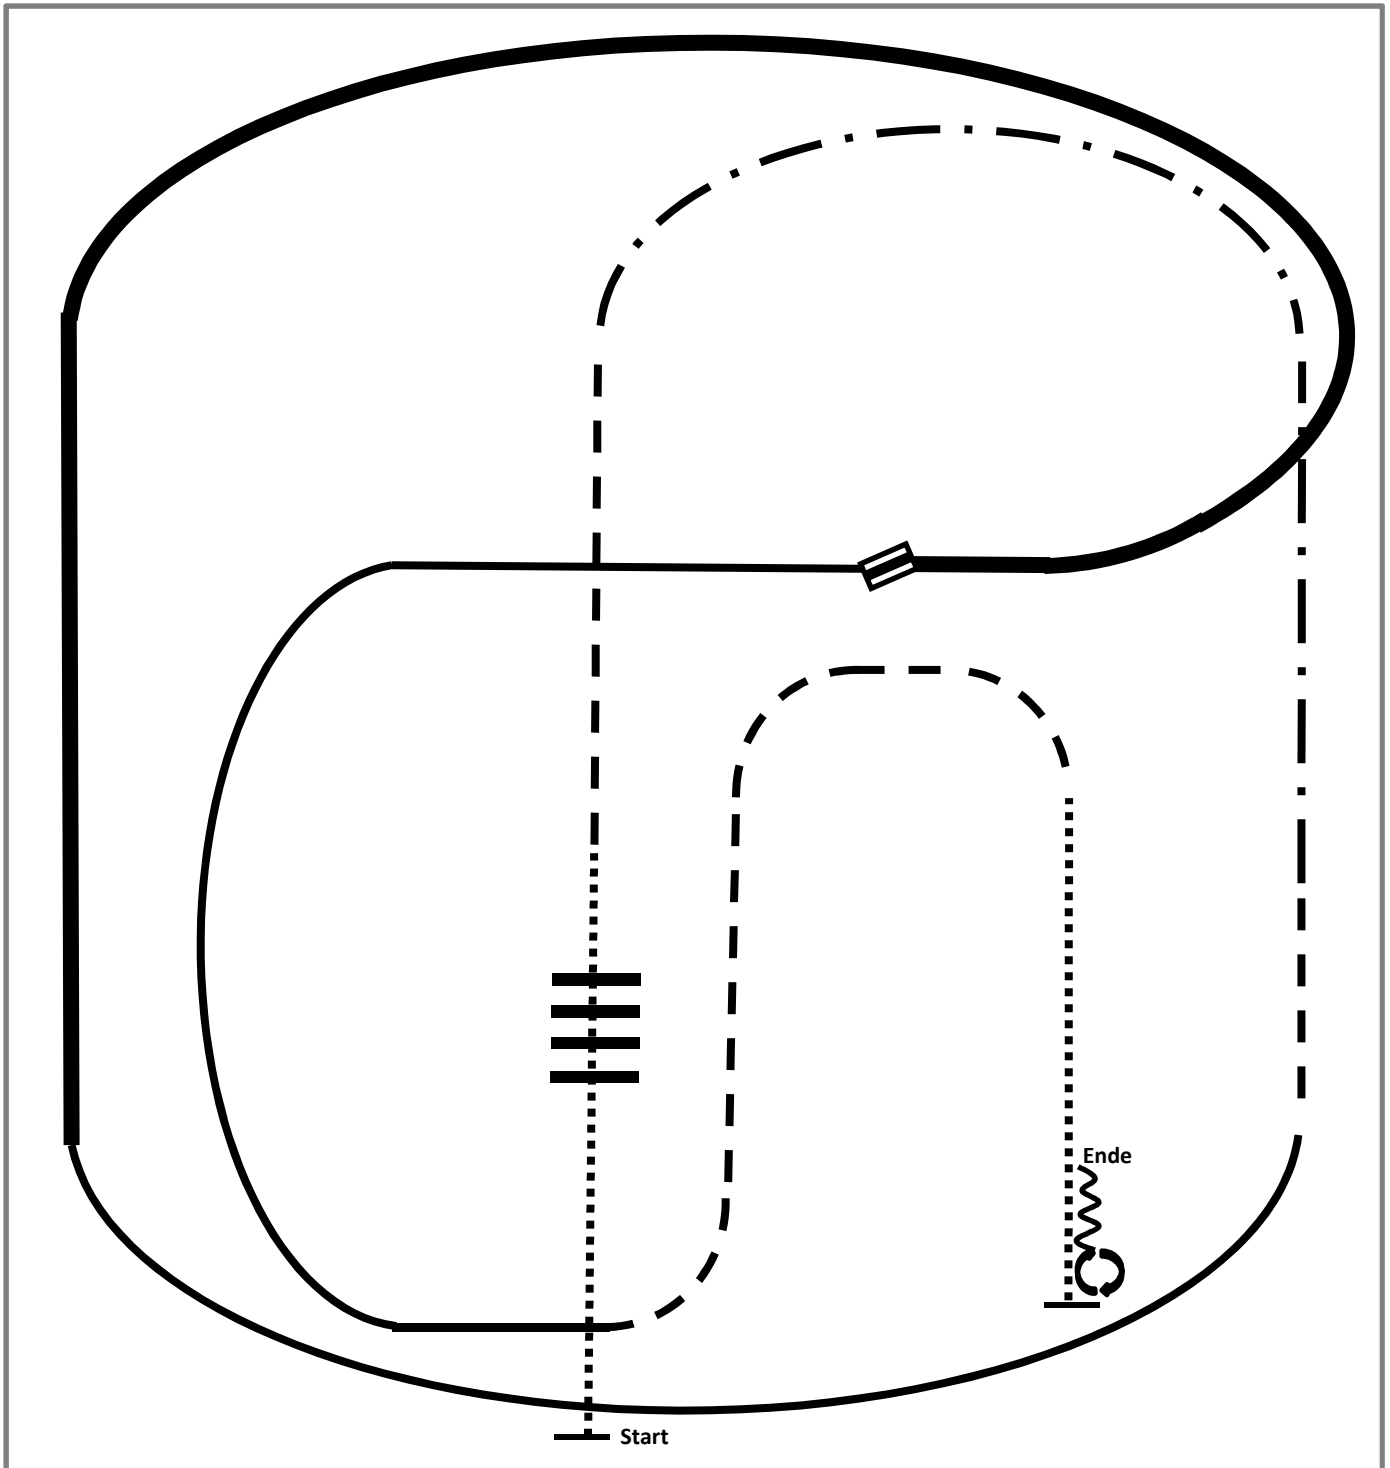

2015 Ranch Riding Pattern 13 (Arenagröße mind. 20x40): LK 1-3 A/B

- 1.Walk over
- 2.Trot
- 3.Ext.Trot, Trot
- 4.Lope right lead
- 5.Ext. Lope right lead
- 6.Change leads
- 7.Lope left lead

- 8.Trot
- 9.Walk
- 10.Stop, Turn 360° each direction
  (either way first)
- 11.Back

	Back
	Lope
	Ext. Lope
	Trot
	Ext. Trot
	Walk
	Lead change flying/simple