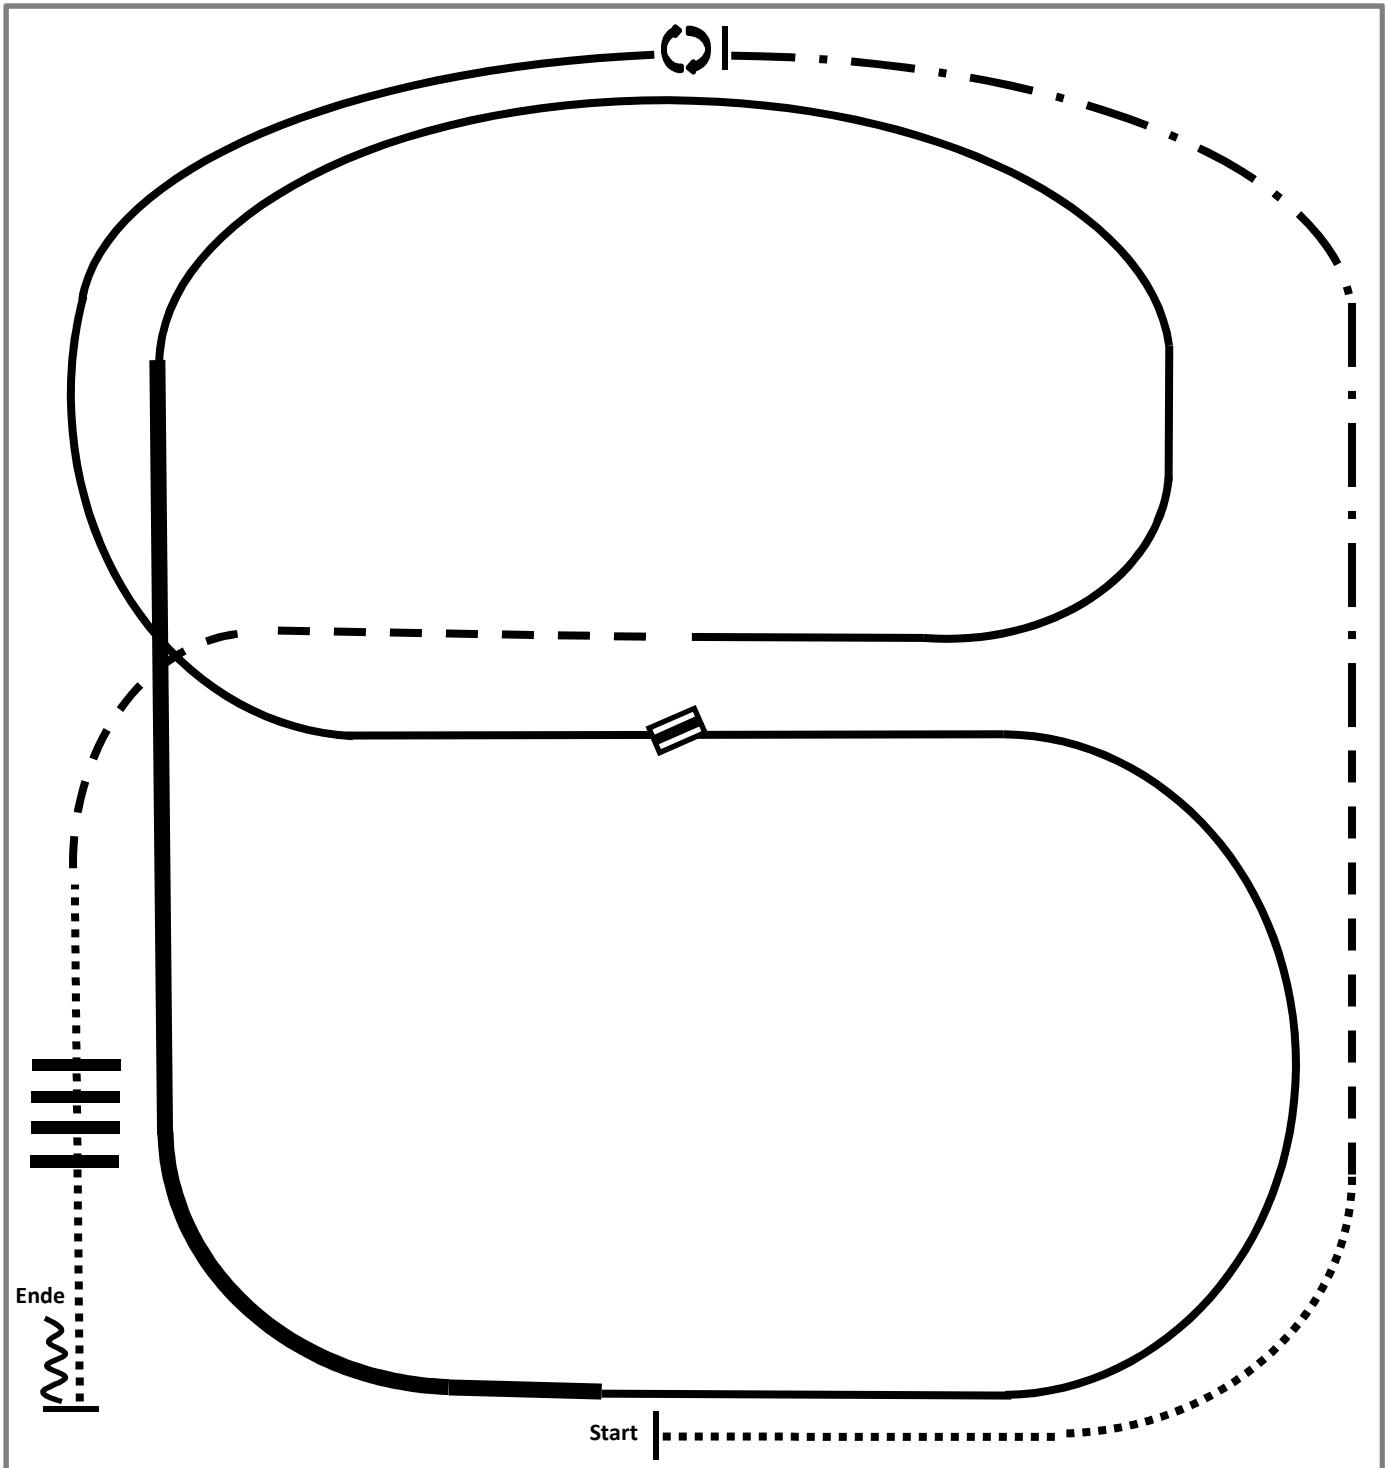

2015 Ranch Riding Pattern 1 (Arenagröße mind. 20x40): Q LK 1/2 A/B

- 1.Walk
- 2.Trot
- 3.Ext. Trot, Stop
- 4.Turn left 360°
- 5.Lope left lead
- 6.Change leads
- 7.Lope right lead

- 8.Ext. Lope right lead
- 9.Lope right lead
- 10.Ext. Trot
- 11.Walk over
- 12.Stop, Back

	Back
	Lope
	Ext. Lope
	Trot
	Ext. Trot
	Walk
	Lead change flying/simple

2015 Ranch Riding Pattern 3 (Arenagröße mind. 20x40): LK 1-3 A/B

- | | |
|--|-----------------------|
| 1.Walk | 7.Trot |
| 2.Trot | 8.Lope left lead |
| 3.Ext. Trot to the center | 9.Ext. Lope left lead |
| 4.Stop, Sidepass right | 10.Change leads |
| 5.Turn 360° each direction
(either way first) | 11.Lope right lead |
| 6.Walk | 12.Ext. Trot |
| | 13.Stop, Back |

	Back
	Lope
	Ext. Lope
	Trot
	Ext. Trot
	Walk
	Lead change flying/simple

2015 Ranch Riding Pattern 4 (Arenagröße mind. 20x40): LK 1-3 A/B

- 1.Walk
- 2.Trot
- 3.Lope left lead
- 4.Change leads
- 5.Lope right lead
- 6.Ext. Lope right lead
- 7.Ext. Trot