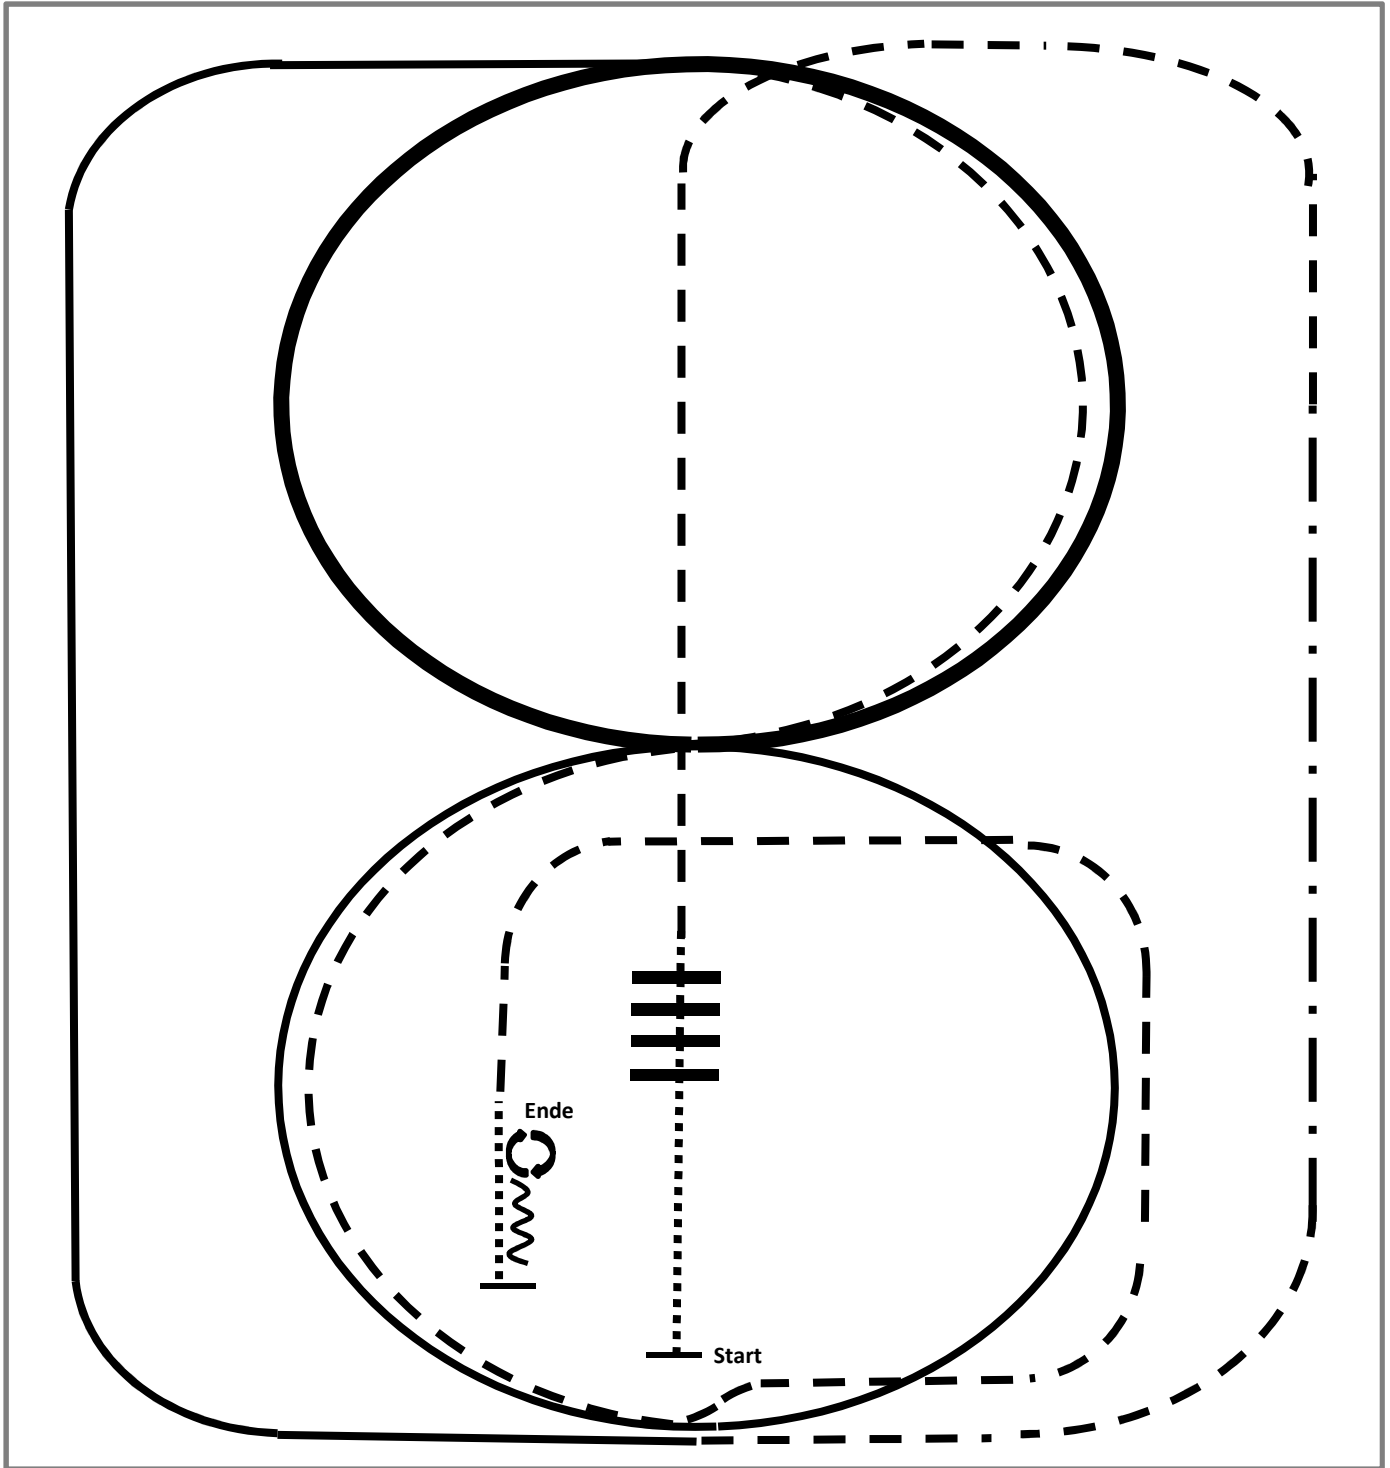

**2015 Ranch Riding Pattern 14 (Arenagröße mind. 20x40):
LK 4/5 A/B**

- 1.Walk
- 2.Walk over
- 3.Trot
- 4.Ext. Trot, Trot
- 5.Lope right lead
- 6.Ext. Lope circle right lead
- 7.Trot (2x ½ circle)

- 8.Lope left lead circle
- 9.Trot
- 10.Walk
- 11.Stop, Back
- 12.Turn right 180°
- 13.Turn left 180°

	Back
	Lope/Galopp
	Ext. Lope
	Trot/Trab
	Ext. Trot
	Walk/Schritt
	Lead change flying/simple