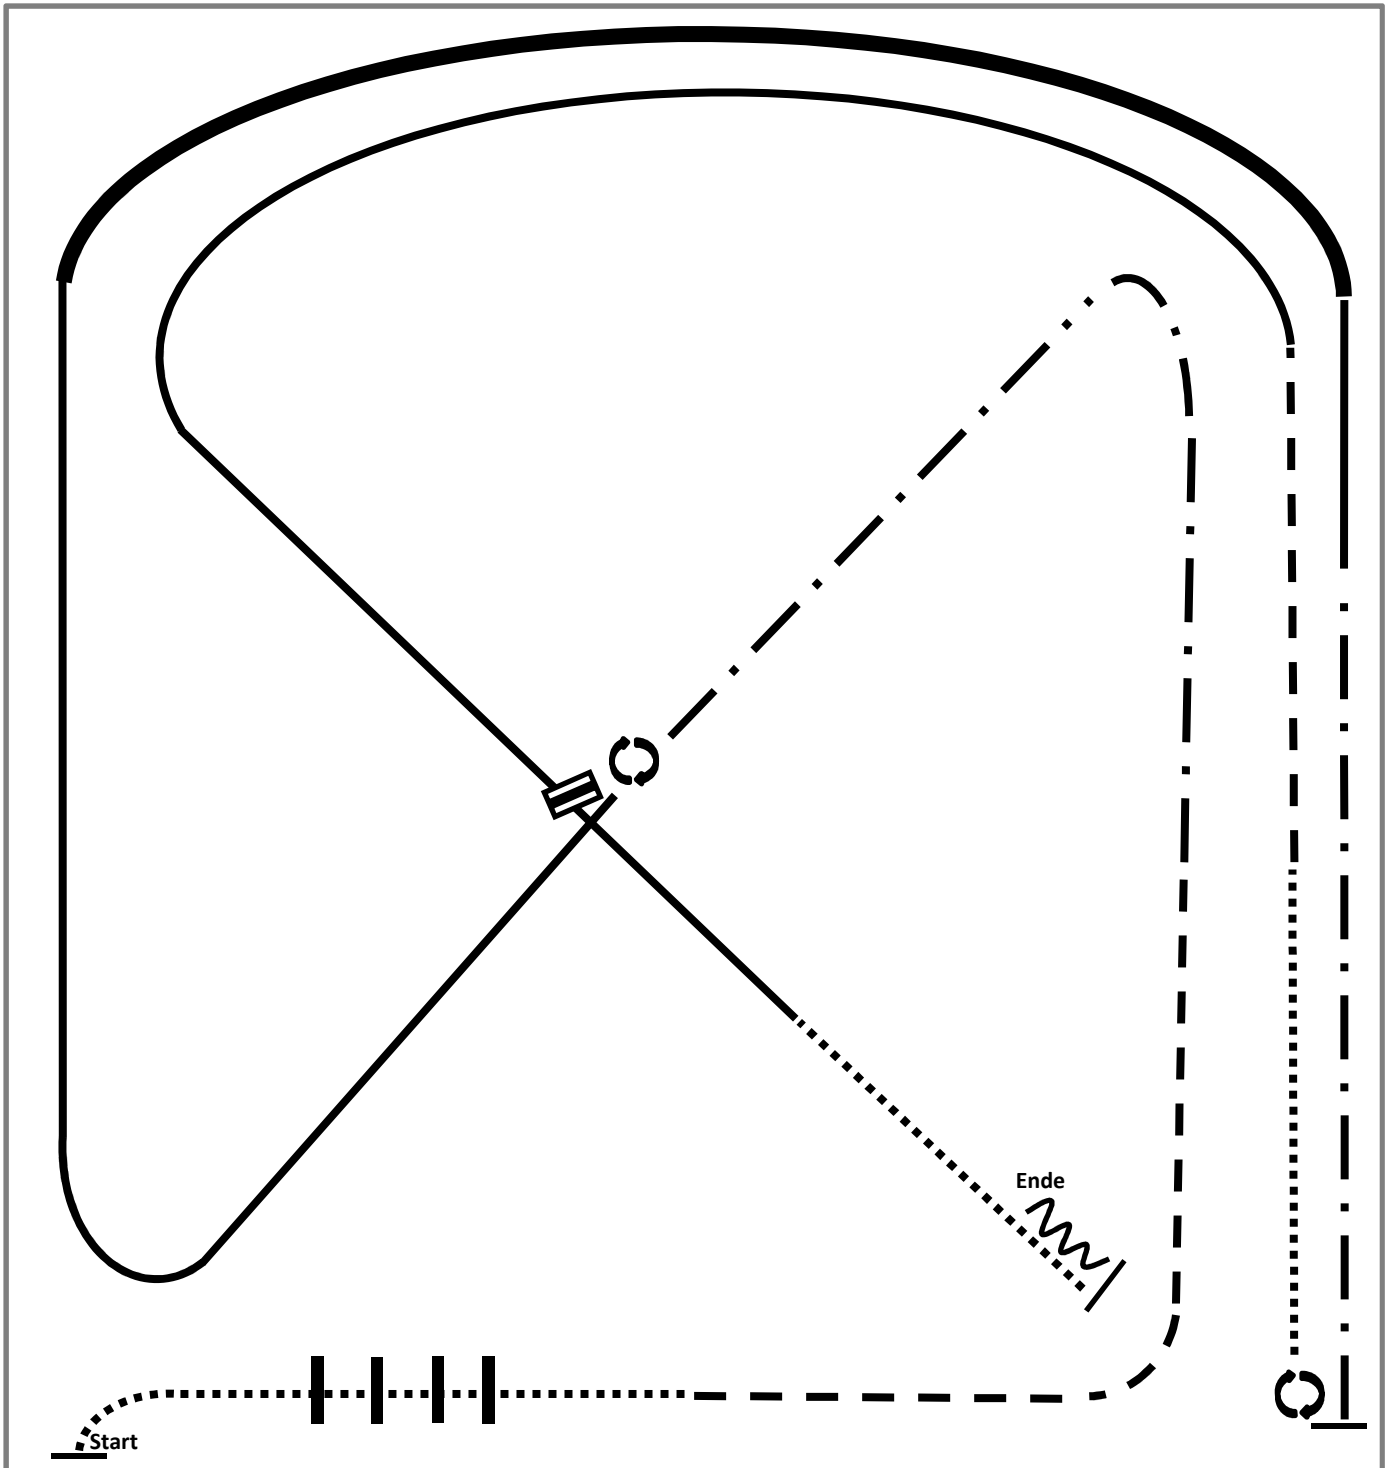

2015 Ranch Riding Pattern 10 (Arenagröße mind. 25x50): Q LK 1/2 A/B, LK 1-3 A/B

1.Walk over	7.Ext. Trot
2.Trot	8.Stop, Turn left 540°
3.Ext.Trot	9.Walk
4.Stop, Turn right 360° right	10.Trot
5.Lope right lead	11.Lope left lead
6.Ext. Lope right lead, Lope right lead	12.Change leads, Lope right lead
	13.Walk, Stop, Back

	Back
	Lope
	Ext. Lope
	Trot
	Ext. Trot
	Walk
	Lead change flying/simple