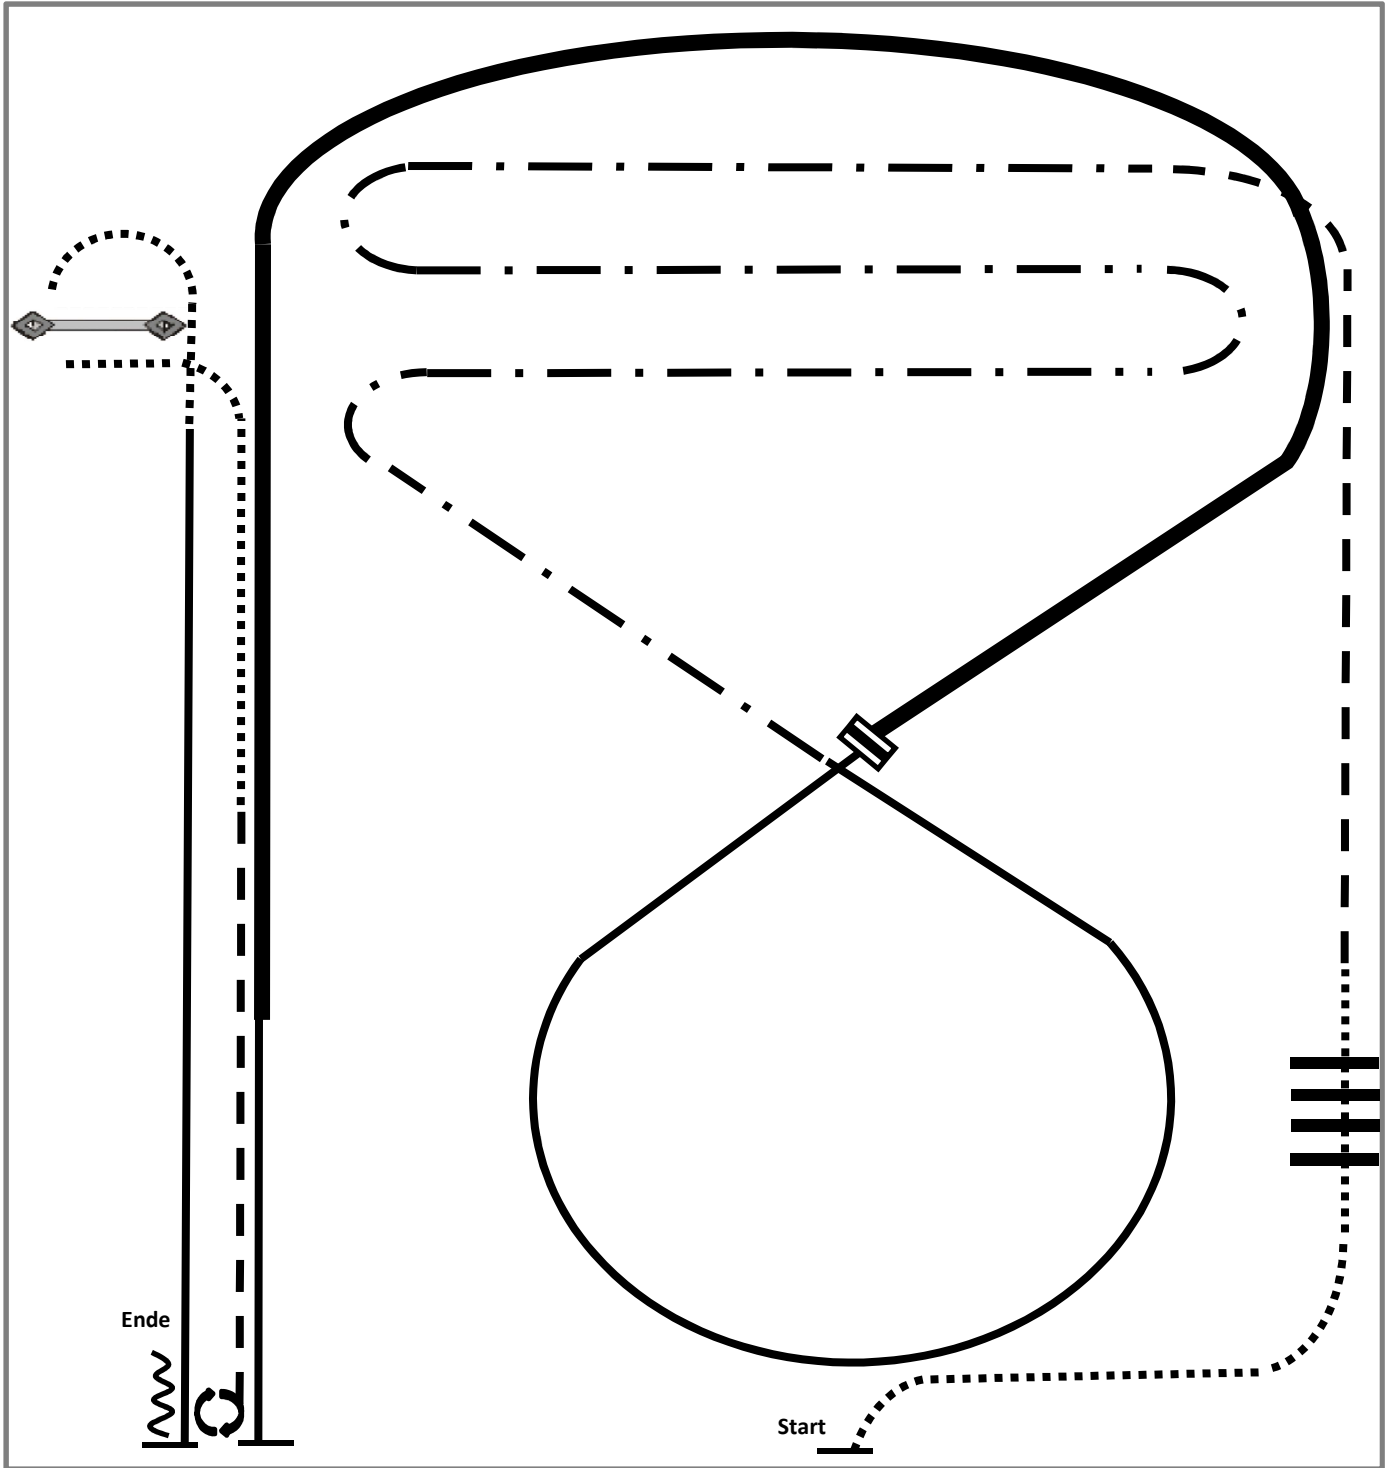

	Back
	Lope
	Ext. Lope
	Trot
	Ext. Trot
	Walk
	Lead change flying/simple

2015 Ranch Riding Pattern 10 (Arenagröße mind. 25x50): Q LK 1/2 A/B, LK 1-3 A/B

- | | |
|--|----------------------------------|
| 1.Walk over | 7.Ext. Trot |
| 2.Trot | 8.Stop, Turn left 540° |
| 3.Ext.Trot | 9.Walk |
| 4.Stop, Turn right 360° right | 10.Trot |
| 5.Lope right lead | 11.Lope left lead |
| 6.Ext. Lope right lead,
Lope right lead | 12.Change leads, Lope right lead |
| | 13.Walk, Stop, Back |

	Back
	Lope
	Ext. Lope
	Trot
	Ext. Trot
	Walk
	Lead change flying/simple

2015 Ranch Riding Pattern 11 (Arenagröße mind. 30x60): LK 1-3 A/B, M 1/2 A/B

- 1.Walk over
- 2.Trot
- 3.Ext.Trot
- 4.Lope right lead
- 5.Change leads
- 6.Ext. Lope left lead,
Lope left lead