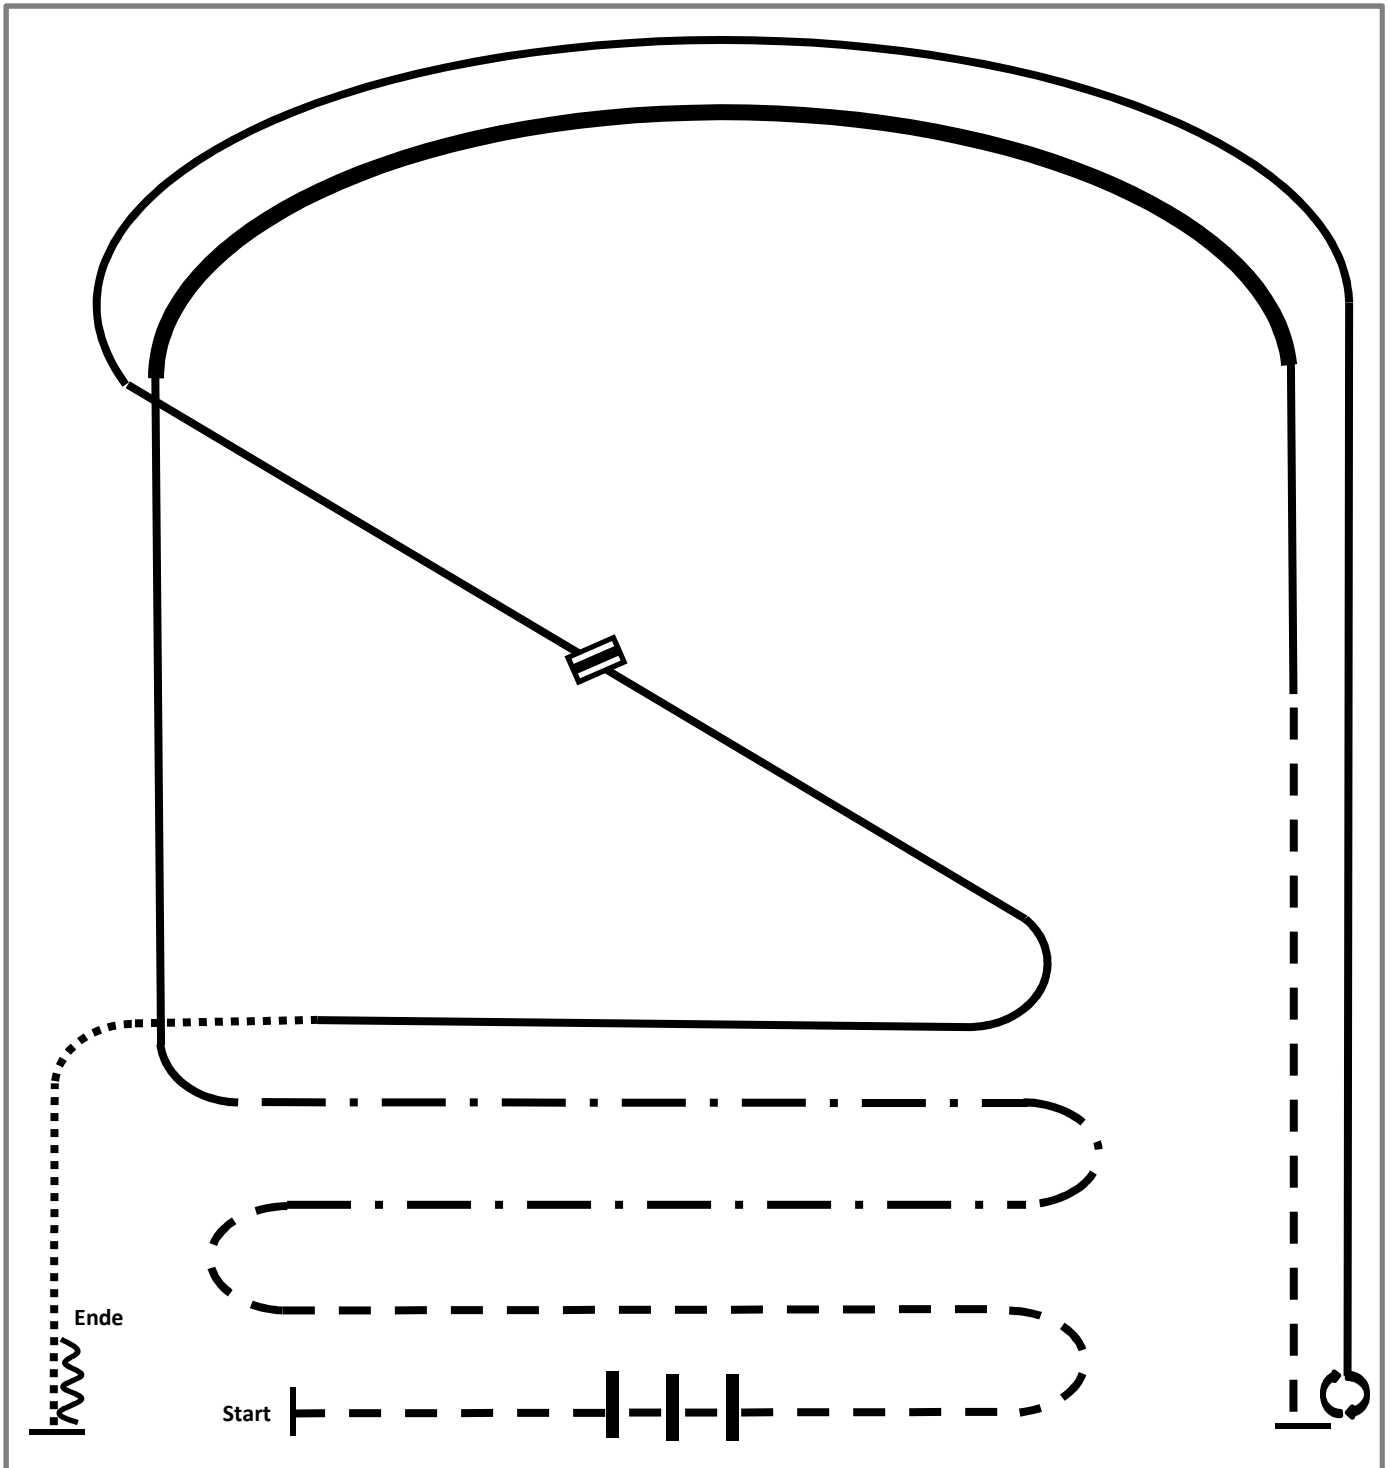

2015 Ranch Riding Pattern 8 (Arenagröße mind. 25x50): LK 1-3 A/B

1. Trot over	7. Turn left 540°
2. Trot	8. Lope left lead
3. Ext. Trot	9. Change leads
4. Lope right lead	10. Lope right lead
5. Ext. Lope right lead, Lope right lead	11. Walk
6. Trot, Stop	12. Stop, Back

	Back
	Lope
	Ext. Lope
	Trot
	Ext. Trot
	Walk
	Lead change flying/simple