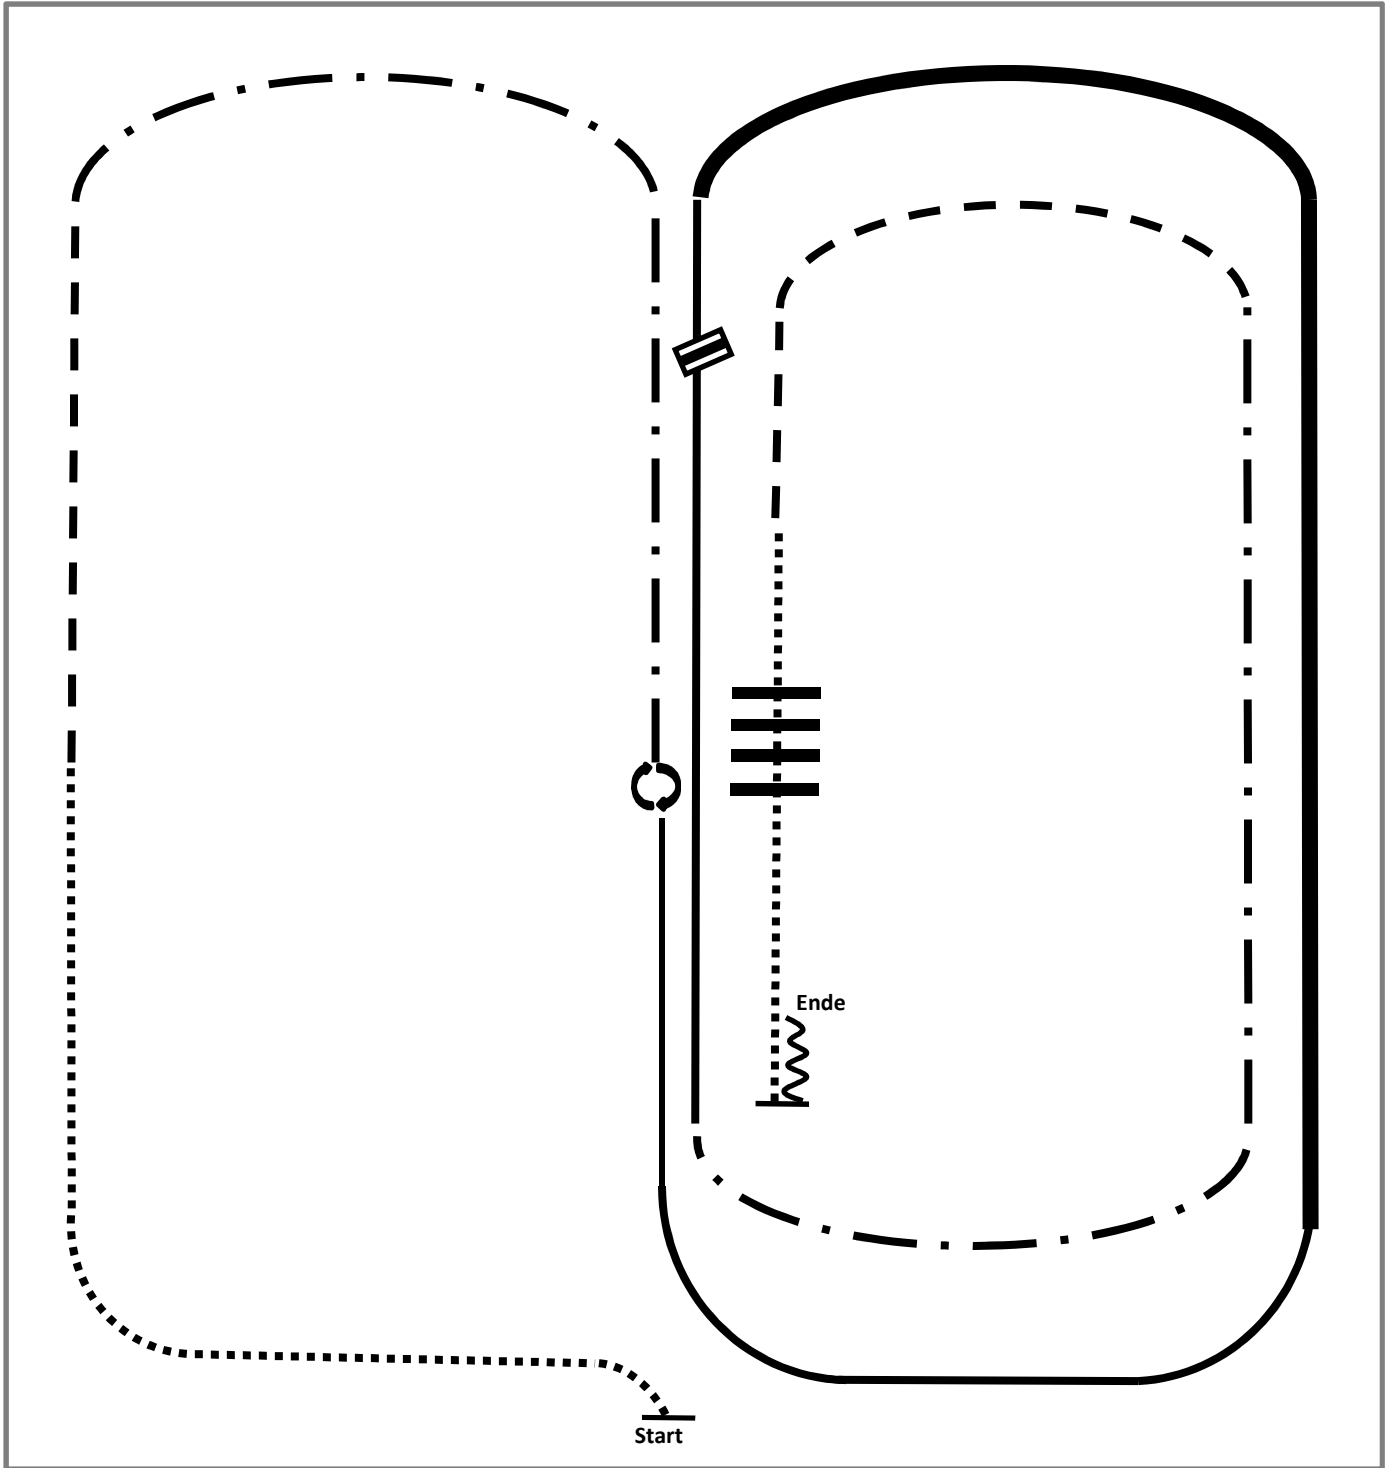

2015 Ranch Riding Pattern 1 (Arenagröße mind. 20x40): Q LK 1/2 A/B

- 1.Walk
- 2.Trot
- 3.Ext. Trot, Stop
- 4.Turn left 360°
- 5.Lope left lead
- 6.Change leads
- 7.Lope right lead

- 8.Ext. Lope right lead
- 9.Lope right lead
- 10.Ext. Trot
- 11.Walk over
- 12.Stop, Back

	Back
	Lope
	Ext. Lope
	Trot
	Ext. Trot
	Walk
	Lead change flying/simple

2015 Ranch Riding Pattern 6 (Arenagröße mind. 20x40): LK 1/2 A/B

- | | |
|--------------------------------|---|
| 1.Ext Lope right lead | 8.Sidepass left, right ½ way |
| 2.Lope right lead | 9.Walk over, Lope left lead |
| 3.Change leads, Lope left lead | 10.Walk over |
| 4.Ext. Trot | 11.Trot |
| 5.Trot | 12.Ext. Lope left lead, Lope left lead |
| 6.Walk | 13.Stop, Back |
| 7.Gate right hand push | 14.Turn 360° each direct.(either way 1st) |

	Back
	Lope
	Ext. Lope
	Trot
	Ext. Trot
	Walk
	Lead change flying/simple

2015 Ranch Riding Pattern 7 (Arenagröße mind. 30x60): Q LK 1/2 A/B, M LK 1/2 A/B

- 1.Walk
- 2.Trot
- 3.Ext.Trot
- 4.Stop, Turn 360° each direction (either way first)
- 5.Lope left lead
- 6.Ext. Lope left lead