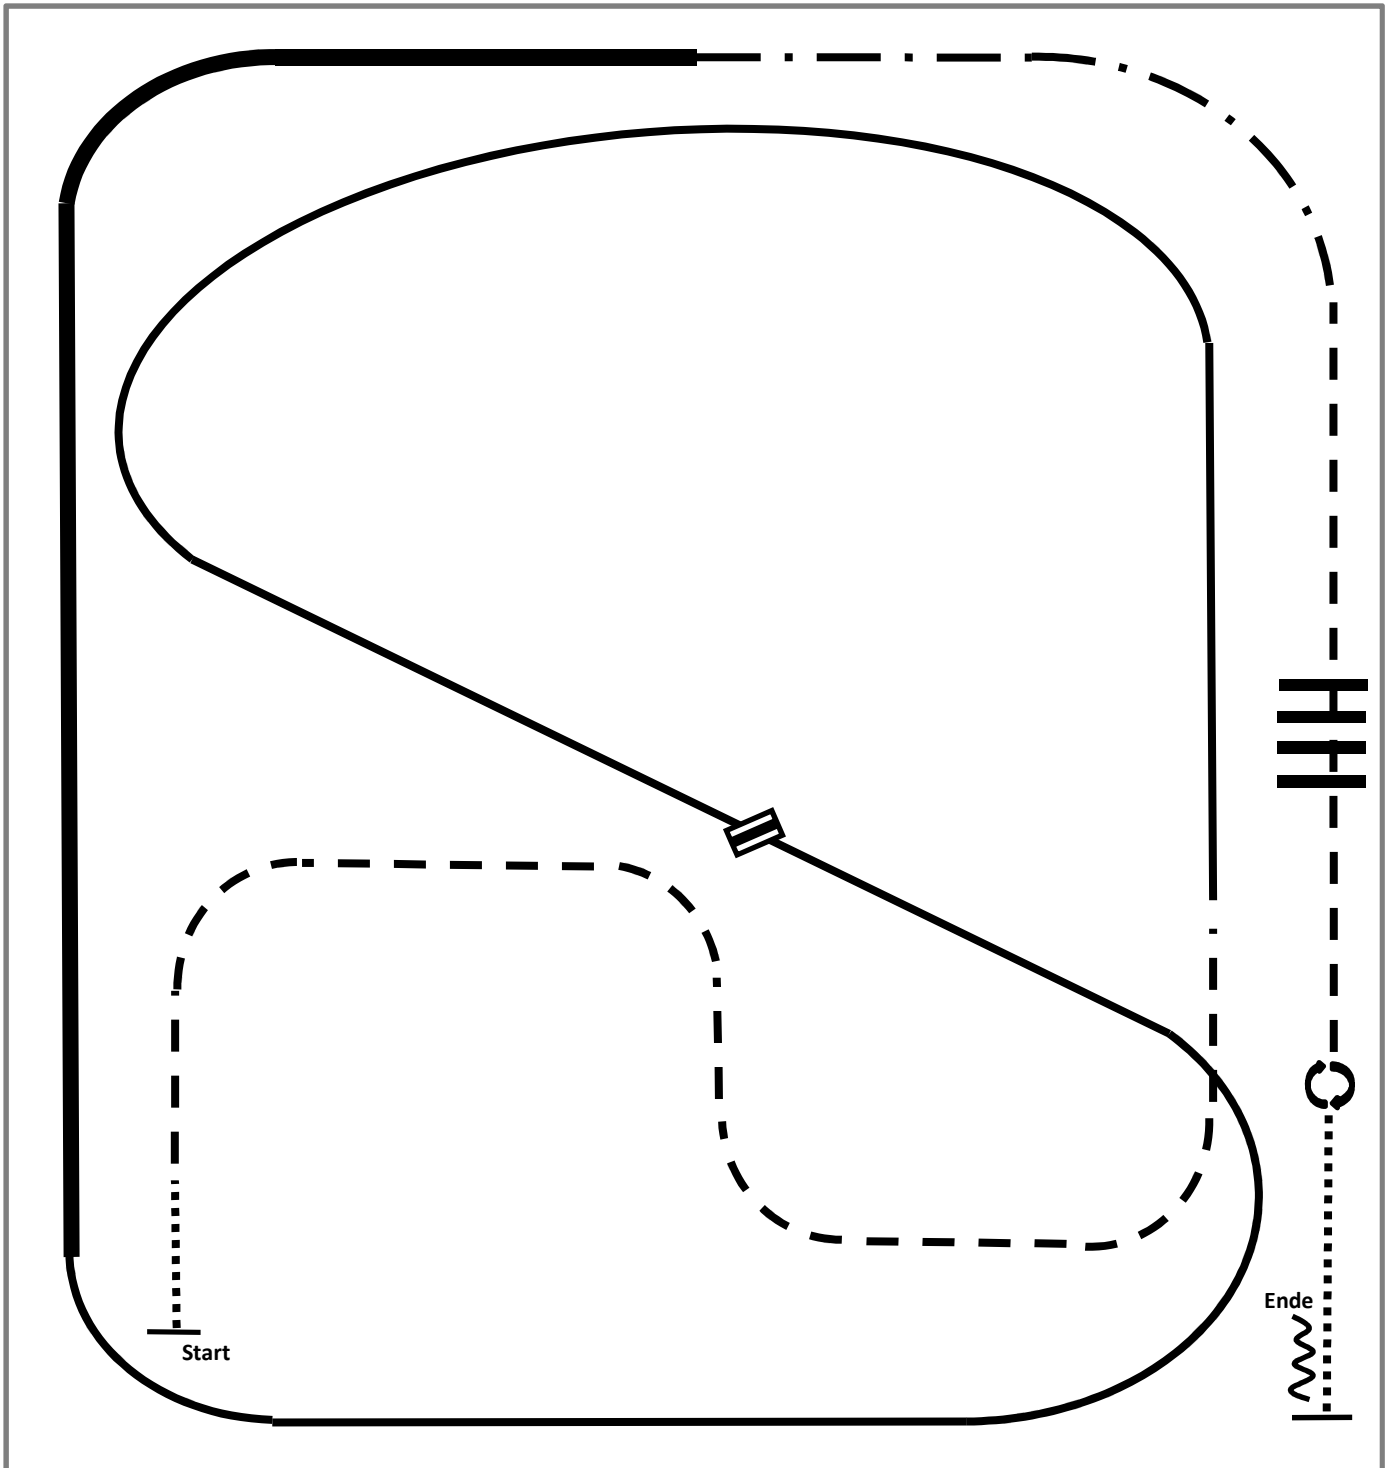

2015 Ranch Riding Pattern 1 (Arenagröße mind. 20x40): Q LK 1/2 A/B

- 1.Walk
- 2.Trot
- 3.Ext. Trot, Stop
- 4.Turn left 360°
- 5.Lope left lead
- 6.Change leads
- 7.Lope right lead

- 8.Ext. Lope right lead
- 9.Lope right lead
- 10.Ext. Trot
- 11.Walk over
- 12.Stop, Back

	Back
	Lope
	Ext. Lope
	Trot
	Ext. Trot
	Walk
	Lead change flying/simple

2015 Ranch Riding Pattern 3 (Arenagröße mind. 20x40): LK 1-3 A/B

- | | |
|--|-----------------------|
| 1.Walk | 7.Trot |
| 2.Trot | 8.Lope left lead |
| 3.Ext. Trot to the center | 9.Ext. Lope left lead |
| 4.Stop, Sidepass right | 10.Change leads |
| 5.Turn 360° each direction
(either way first) | 11.Lope right lead |
| 6.Walk | 12.Ext. Trot |
| | 13.Stop, Back |

	Back
	Lope
	Ext. Lope
	Trot
	Ext. Trot
	Walk
	Lead change flying/simple

2015 Ranch Riding Pattern 4 (Arenagröße mind. 20x40): LK 1-3 A/B

- 1.Walk
- 2.Trot
- 3.Lope left lead
- 4.Change leads
- 5.Lope right lead
- 6.Ext. Lope right lead
- 7.Ext. Trot

- 8.Trot
- 9.Trot over
- 10.Stop, Turn 360° each direction
(either way first)
- 11.Walk, Stop, Back

	Back
	Lope
	Ext. Lope
	Trot
	Ext. Trot
	Walk
	Lead change flying/simple

2015 Ranch Riding Pattern 5 (Arenagröße mind. 25x50): Q LK 1/2 A/B, M LK 1/2 A/B, LK 1/2 A/B