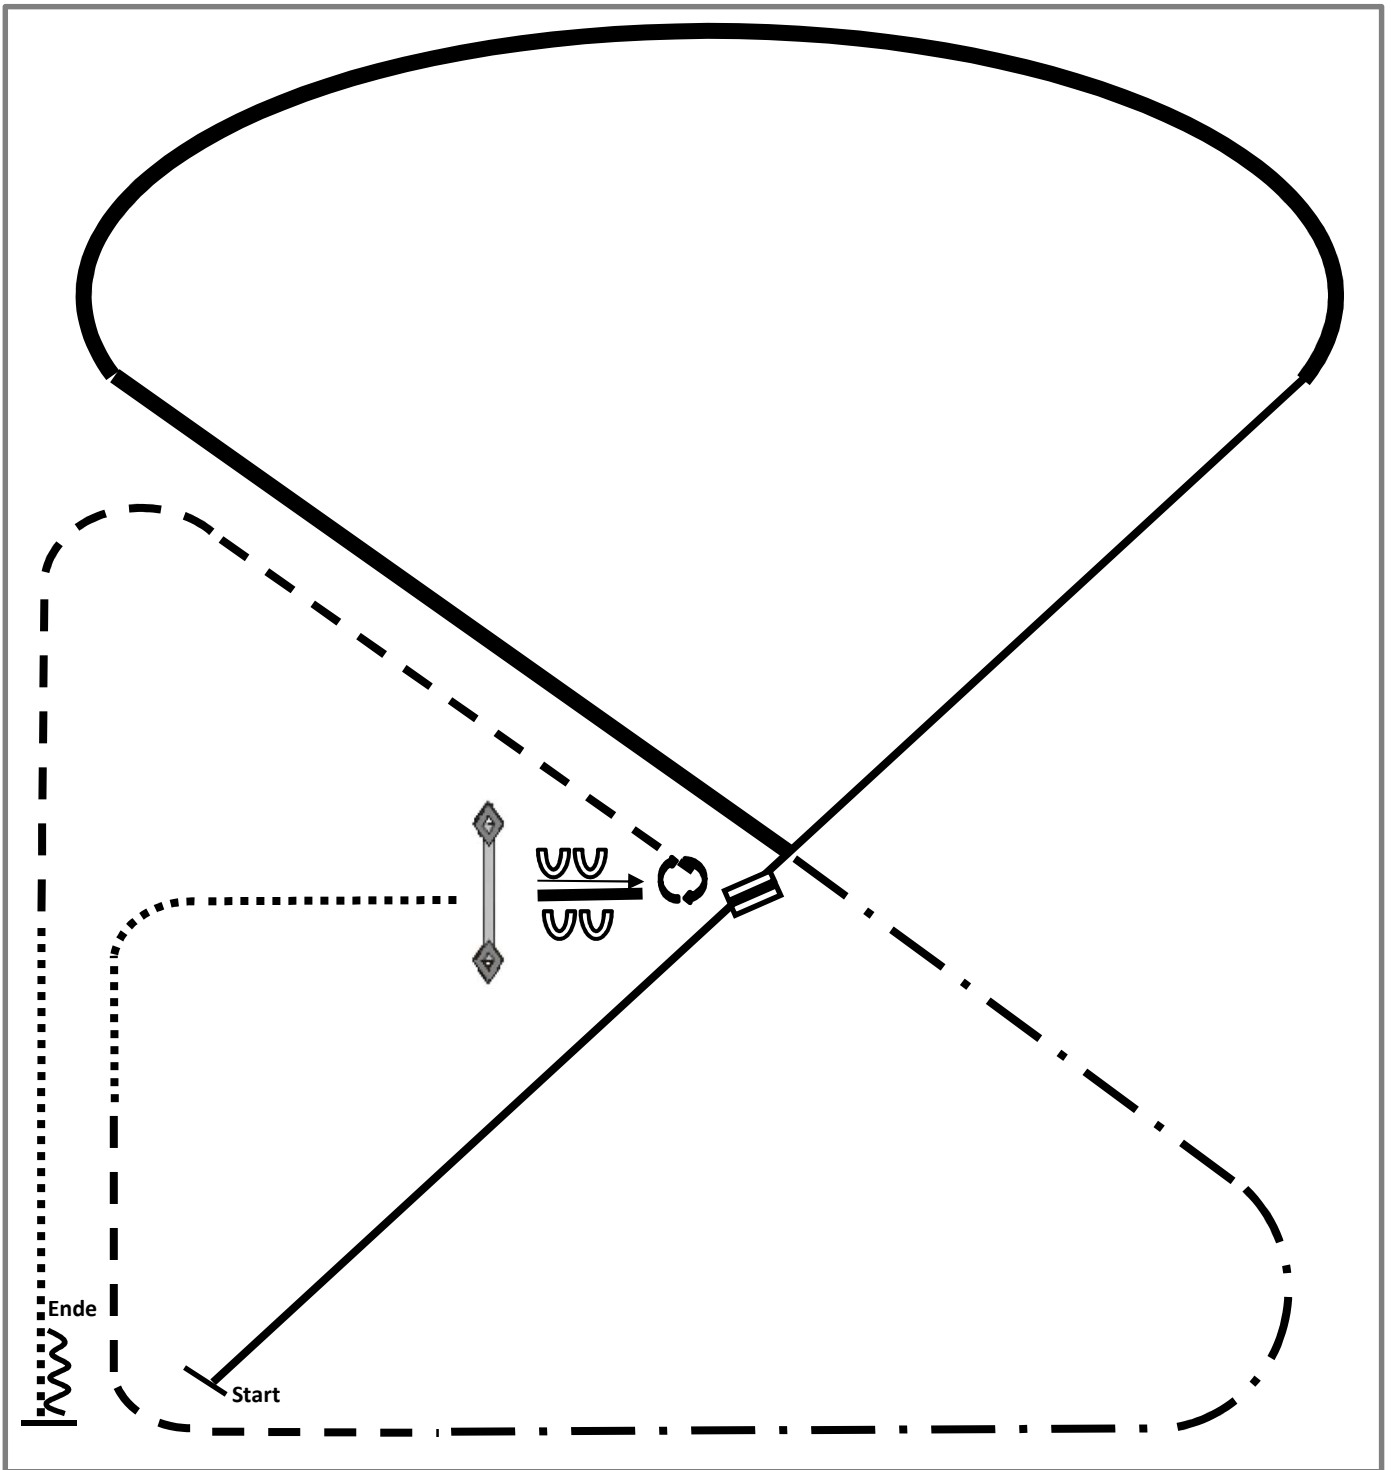

2015 Ranch Riding Pattern 9 (Arenagröße mind. 20x40): Q LK 1/2 A/B, M LK 1/2 A/B

1.Lope right lead	8.Gate right hand push
2.Change leads	9.Sidepass left
3.Lope left lead	10.Turn left 270°
4.Ext. Lope left lead	11.Trot
5.Ext. Trot	12.Walk
6.Trot	13.Stop, Back
7.Walk	

	Back
	Lope
	Ext. Lope
	Trot
	Ext. Trot
	Walk
	Lead change flying/simple