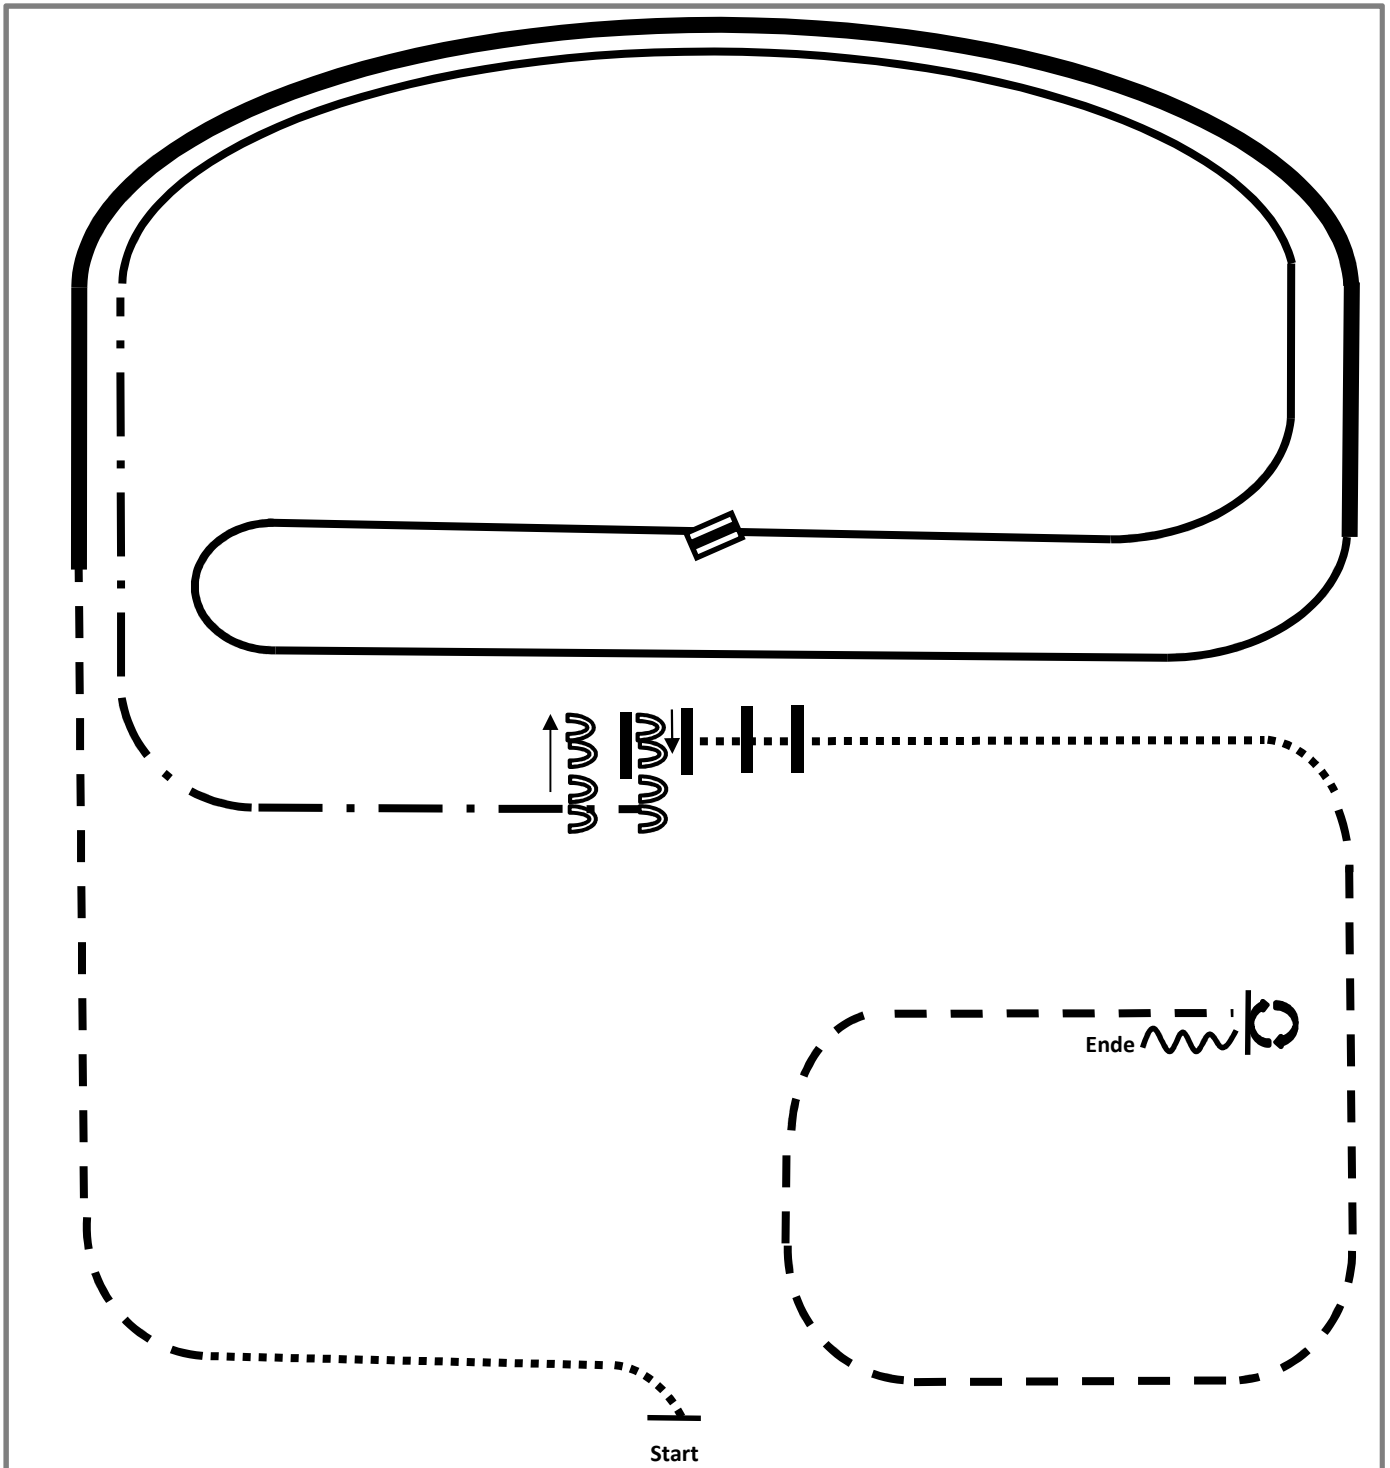

2015 Ranch Riding Pattern 5 (Arenagröße mind. 25x50): Q LK 1/2 A/B, M LK 1/2 A/B, LK 1/2 A/B

- 1.Walk
- 2.Trot
- 3.Ext. Lope right lead
- 4.Lope right lead
- 5.Change leads
- 6.Lope left lead
- 7.Ext. Trot

- 8.Stop, Sidepass left, right ½ way
- 9.Walk over
- 10.Walk
- 11.Trot
- 12.Stop, Turn **left** 360°, Back

	Back
	Lope
	Ext. Lope
	Trot
	Ext. Trot
	Walk
	Lead change flying/simple