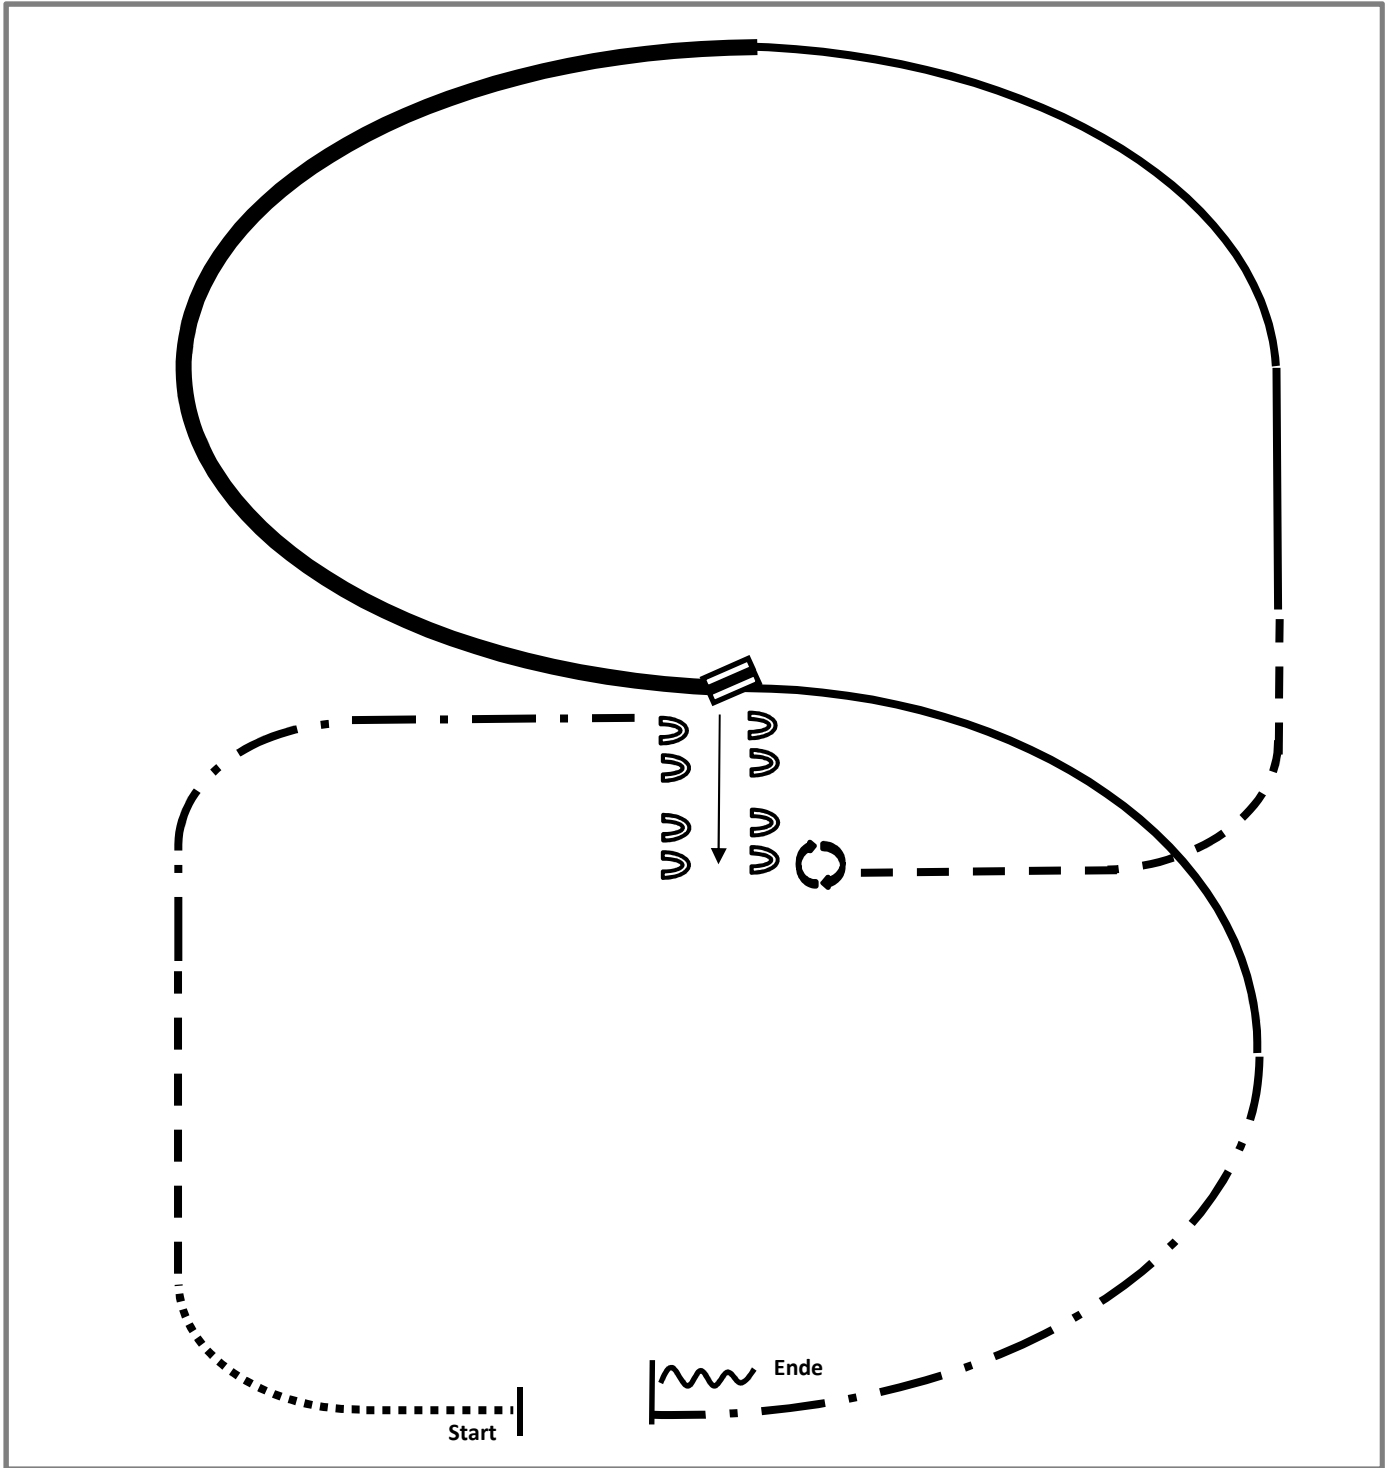

2015 Ranch Riding Pattern 1 (Arenagröße mind. 20x40): Q LK 1/2 A/B

- 1.Walk
- 2.Trot
- 3.Ext. Trot, Stop
- 4.Turn left 360°
- 5.Lope left lead
- 6.Change leads
- 7.Lope right lead

- 8.Ext. Lope right lead
- 9.Lope right lead
- 10.Ext. Trot
- 11.Walk over
- 12.Stop, Back

	Back
	Lope
	Ext. Lope
	Trot
	Ext. Trot
	Walk
	Lead change flying/simple

2015 Ranch Riding Pattern 3 (Arenagröße mind. 20x40): LK 1-3 A/B

- | | |
|--|-----------------------|
| 1.Walk | 7.Trot |
| 2.Trot | 8.Lope left lead |
| 3.Ext. Trot to the center | 9.Ext. Lope left lead |
| 4.Stop, Sidepass right | 10.Change leads |
| 5.Turn 360° each direction
(either way first) | 11.Lope right lead |
| 6.Walk | 12.Ext. Trot |
| | 13.Stop, Back |

	Back
	Lope
	Ext. Lope
	Trot
	Ext. Trot
	Walk
	Lead change flying/simple

2015 Ranch Riding Pattern 4 (Arenagröße mind. 20x40): LK 1-3 A/B

- 1.Walk
- 2.Trot
- 3.Lope left lead
- 4.Change leads
- 5.Lope right lead
- 6.Ext. Lope right lead
- 7.Ext. Trot

- 8.Trot
- 9.Trot over
- 10.Stop, Turn 360° each direction
(either way first)
- 11.Walk, Stop, Back

	Back
	Lope
	Ext. Lope
	Trot
	Ext. Trot
	Walk
	Lead change flying/simple

2015 Ranch Riding Pattern 5 (Arenagröße mind. 25x50): Q LK 1/2 A/B, M LK 1/2 A/B, LK 1/2 A/B