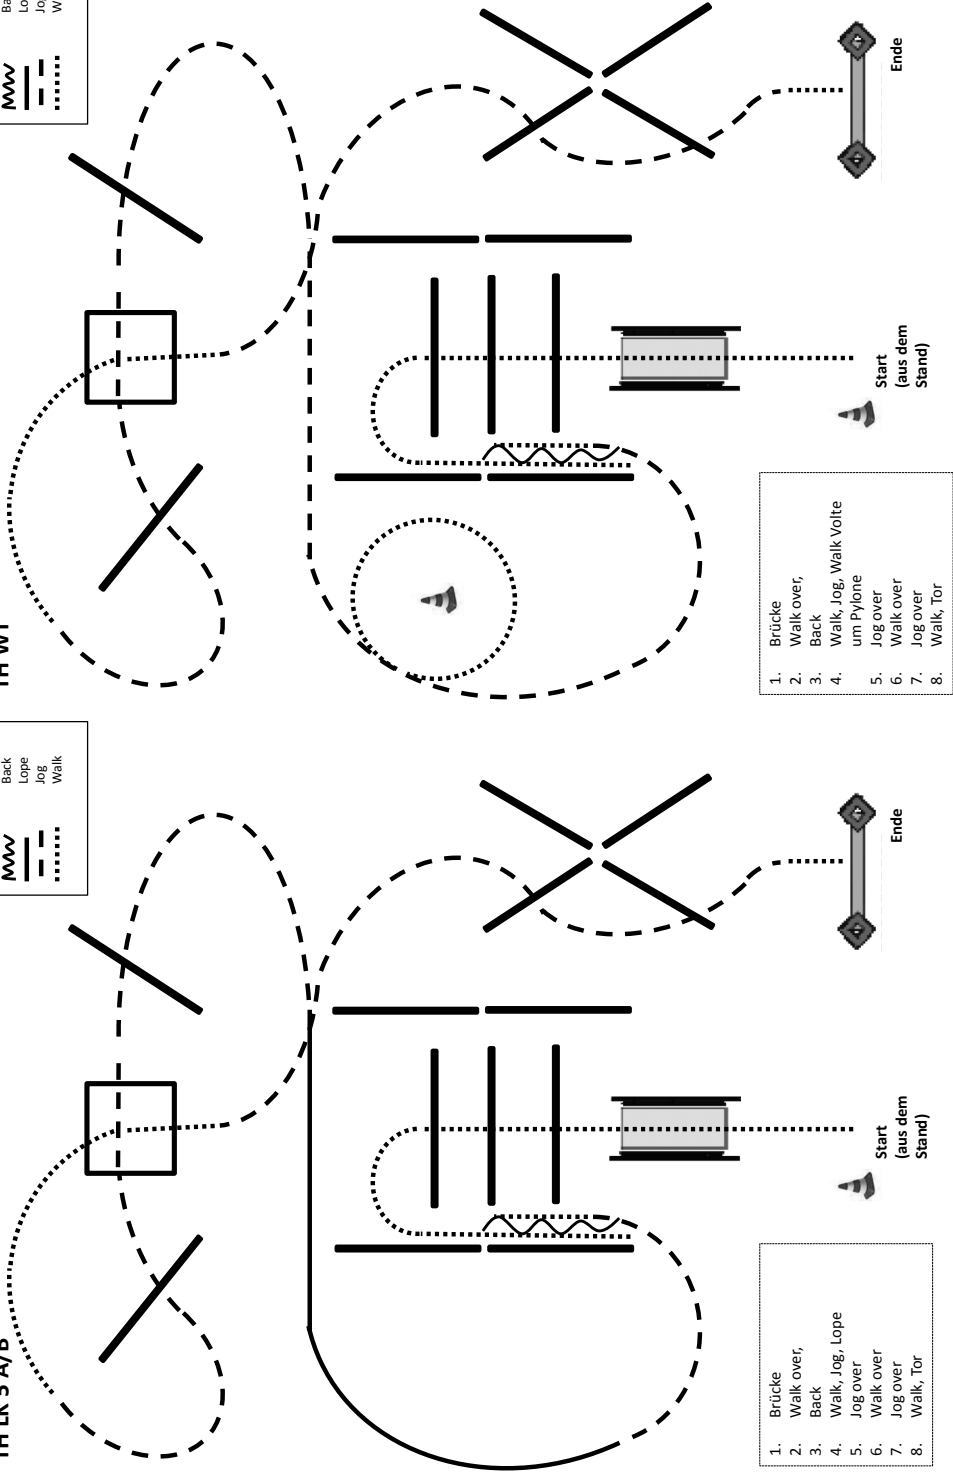

# TH WT

FESTLEITUNG

- Back
- Lope
- Jog
- Walk

1. Brücke
2. Walk over,
3. Back
4. Walk, Jog, Lope
5. Jog over
6. Walk over
7. Jog over
8. Walk, Tor

1. Brücke
2. Walk over,
3. Back
4. Walk, Jog, Walk Volte um Pylone
5. Jog over
6. Walk over
7. Jog over
8. Walk, Tor